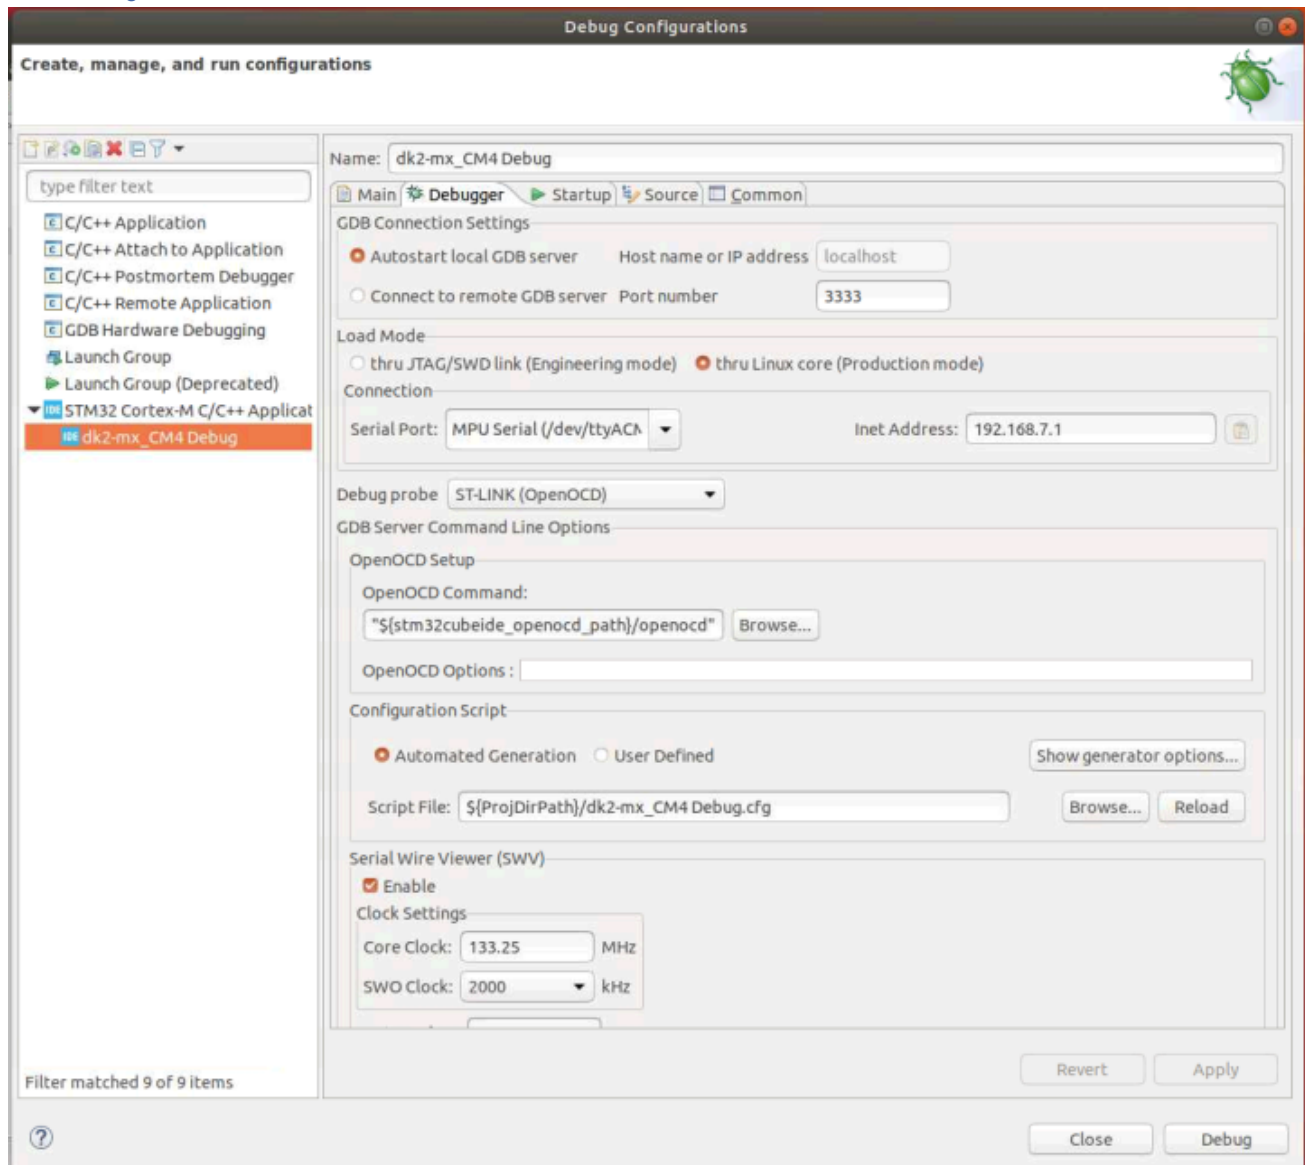

File:Swv-dbg-cfg.png

---

File:Swv-dbg-cfg.png

- File
- File history
- File usage


## File history

Click on a date/time to view the file as it appeared at that time.

	Date/Time	Thumbnail	Dimensions	User	Comment
current	13:29, 19 March 2021		720 × 644 (194 KB)	Marie Sangouard (talk   contribs)	Merge upload