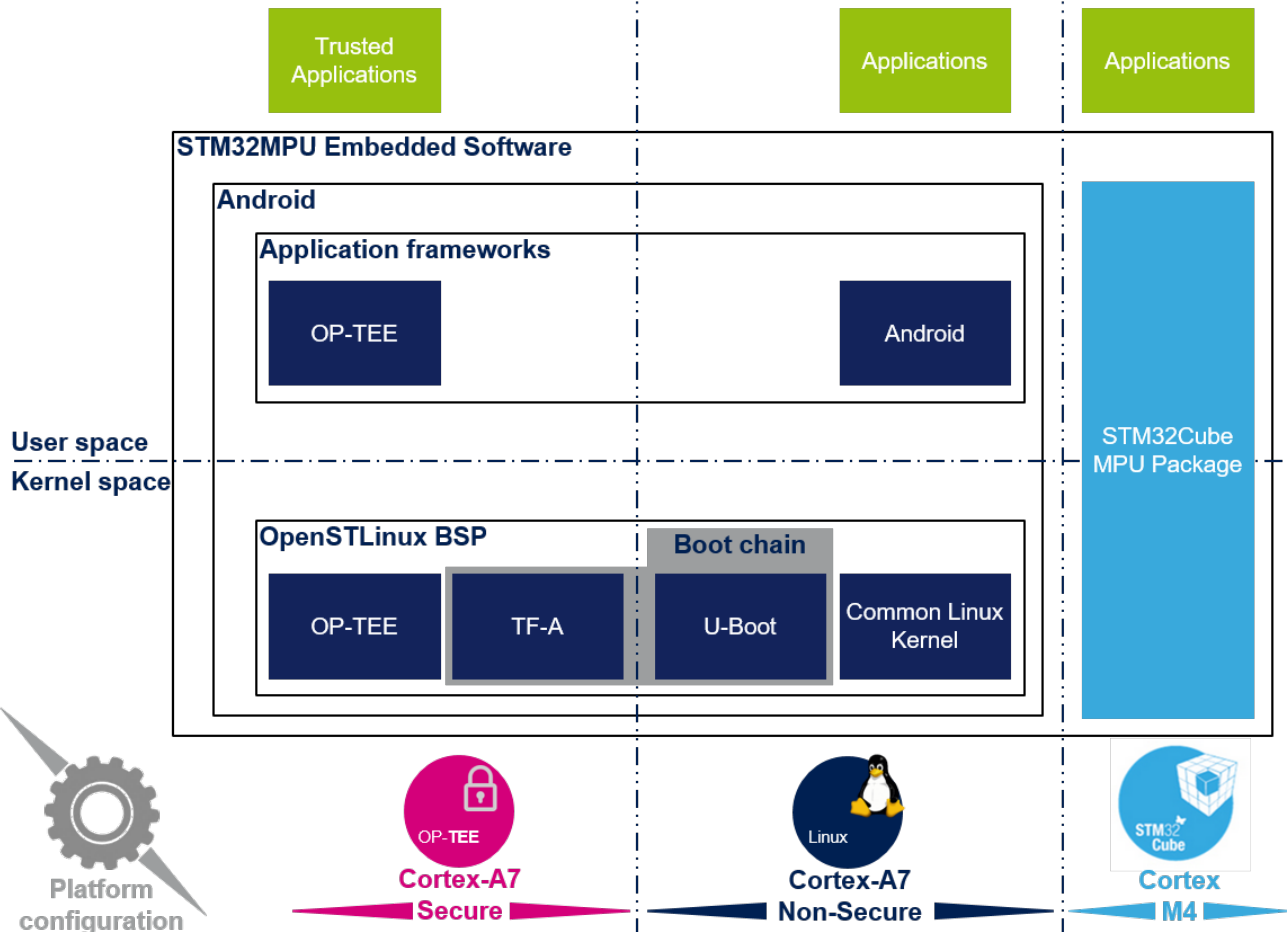

File:STM32MPU Embedded Software for Android architecture
overview.png

File:STM32MPU Embedded Software for Android architecture overview.png

- File
- File history
- File usage
- Metadata


- You cannot overwrite this file.

File usage

The following 3 pages link to this file:

- [Overview of embedded software architectures](#)
- [STM32MPU Embedded Software for Android architecture overview](#)
- [Category:Architecture overview](#)