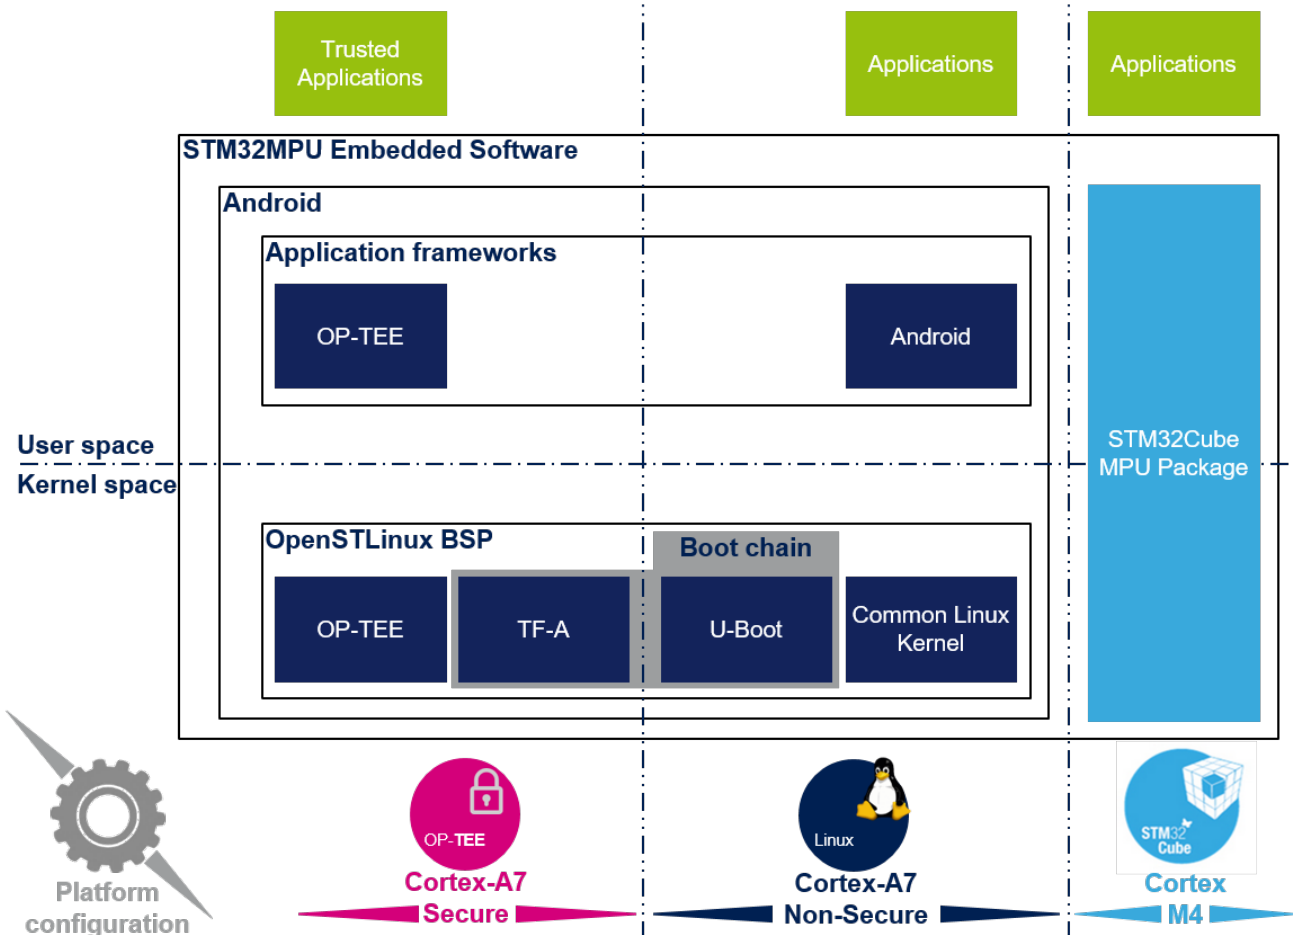

File:STM32MPU Embedded Software for Android architecture
overview.png

File:STM32MPU Embedded Software for Android architecture overview.png

- File
- File history
- File usage
- Metadata


- You cannot overwrite this file.

File usage

The following 3 pages link to this file:

- [Overview of embedded software architectures](#)
- [STM32MPU Embedded Software for Android architecture overview](#)
- [Category:Architecture overview](#)