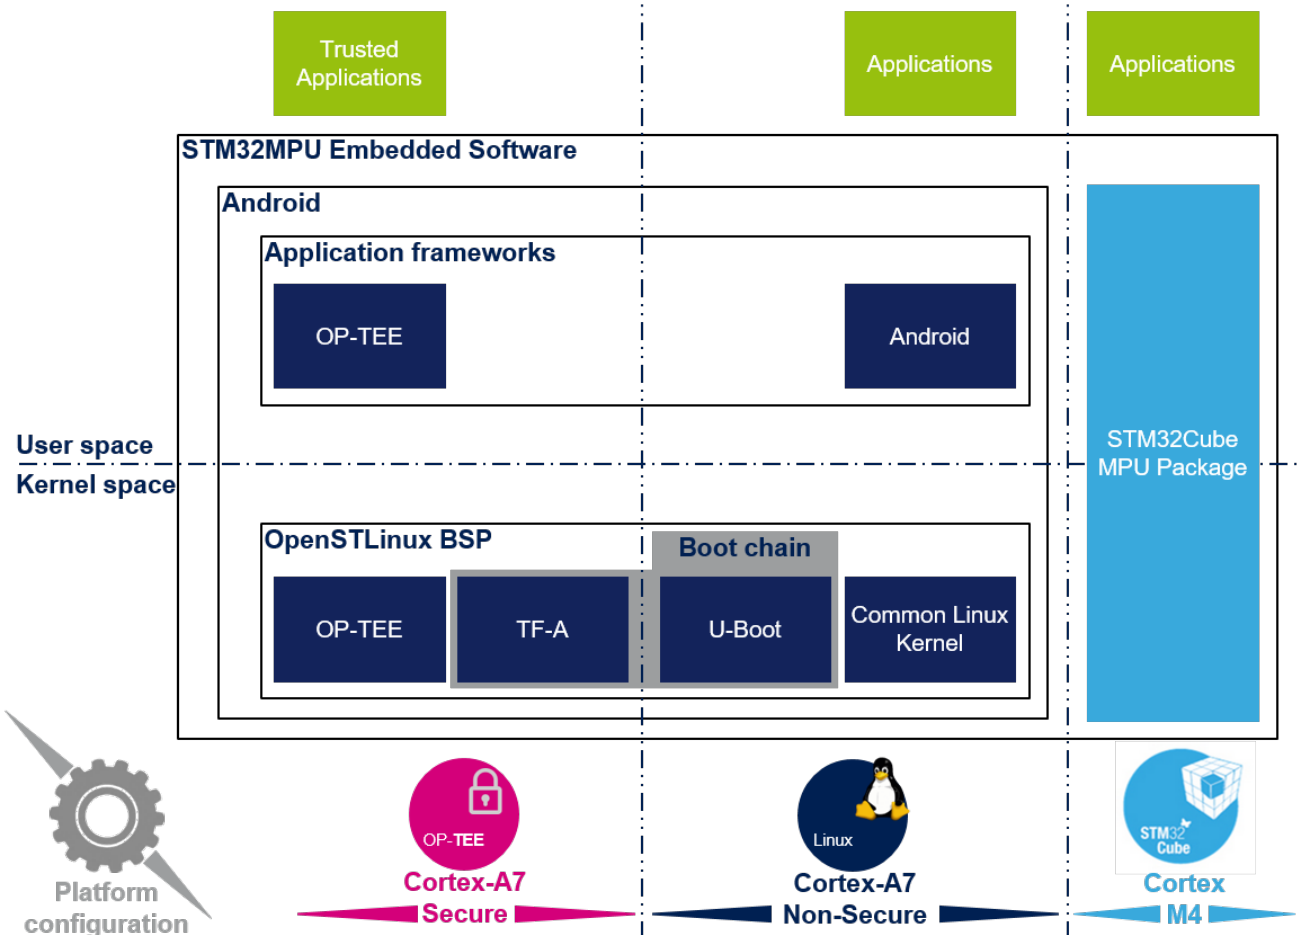

File:STM32MPU Embedded Software for Android architecture
overview.png

File:STM32MPU Embedded Software for Android architecture overview.png

- File
- File history
- File usage
- Metadata


- You cannot overwrite this file.

File usage

The following 3 pages link to this file:

- [Overview of embedded software architectures](#)
- [STM32MPU Embedded Software for Android architecture overview](#)
- [Category:Architecture overview](#)

Metadata

This file contains additional information, probably added from the digital camera or scanner used to create or digitize it. If the file has been modified from its original state, some details may not fully reflect the modified file.