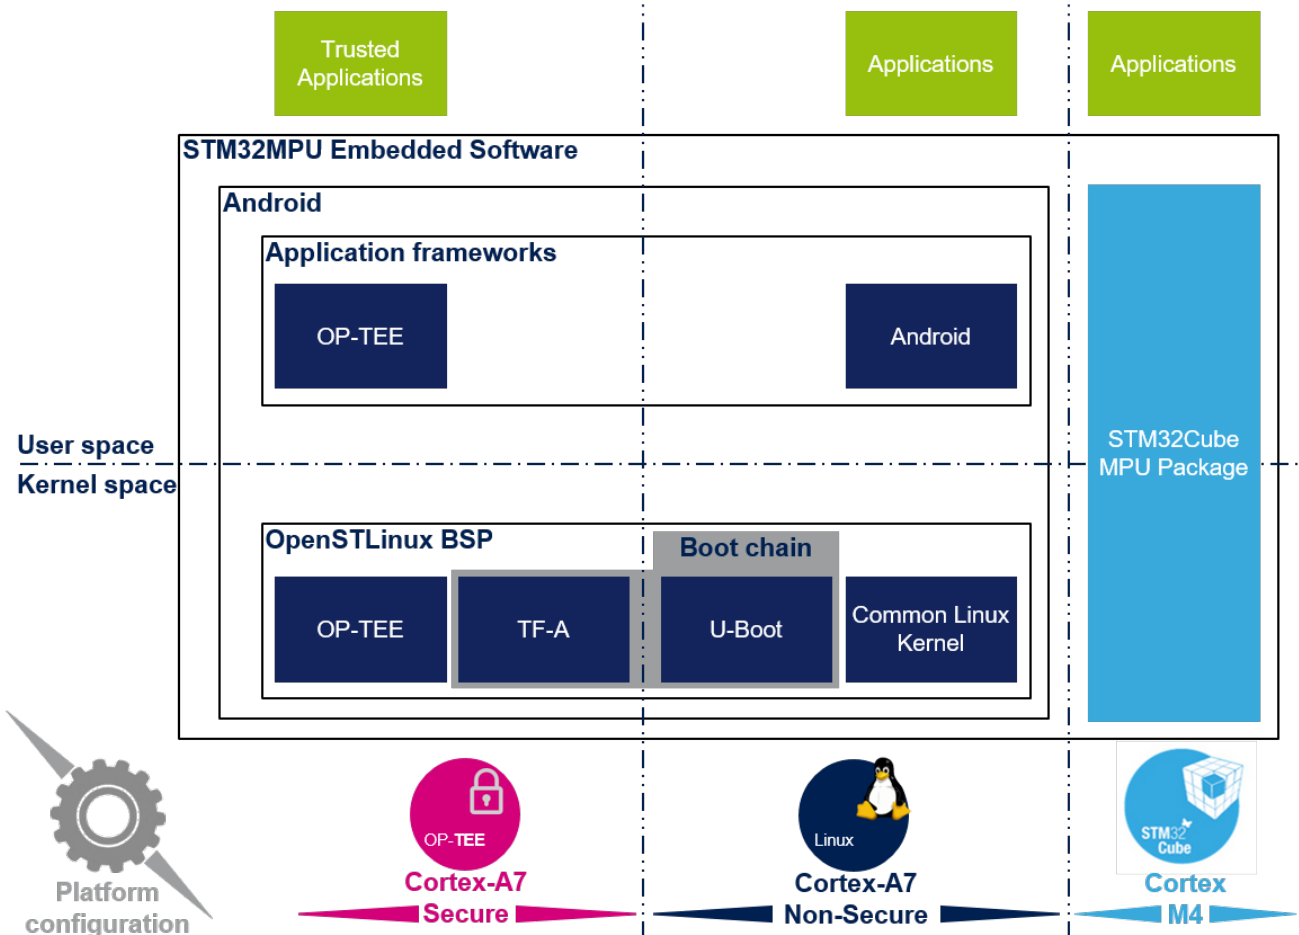

File:STM32MPU Embedded Software for Android architecture
overview.png

File:STM32MPU Embedded Software for Android architecture overview.png

- File
- File history
- File usage
- Metadata


- You cannot overwrite this file.

File usage

The following 3 pages link to this file:

- [Overview of embedded software architectures](#)
- [STM32MPU Embedded Software for Android architecture overview](#)
- [Category:Architecture overview](#)