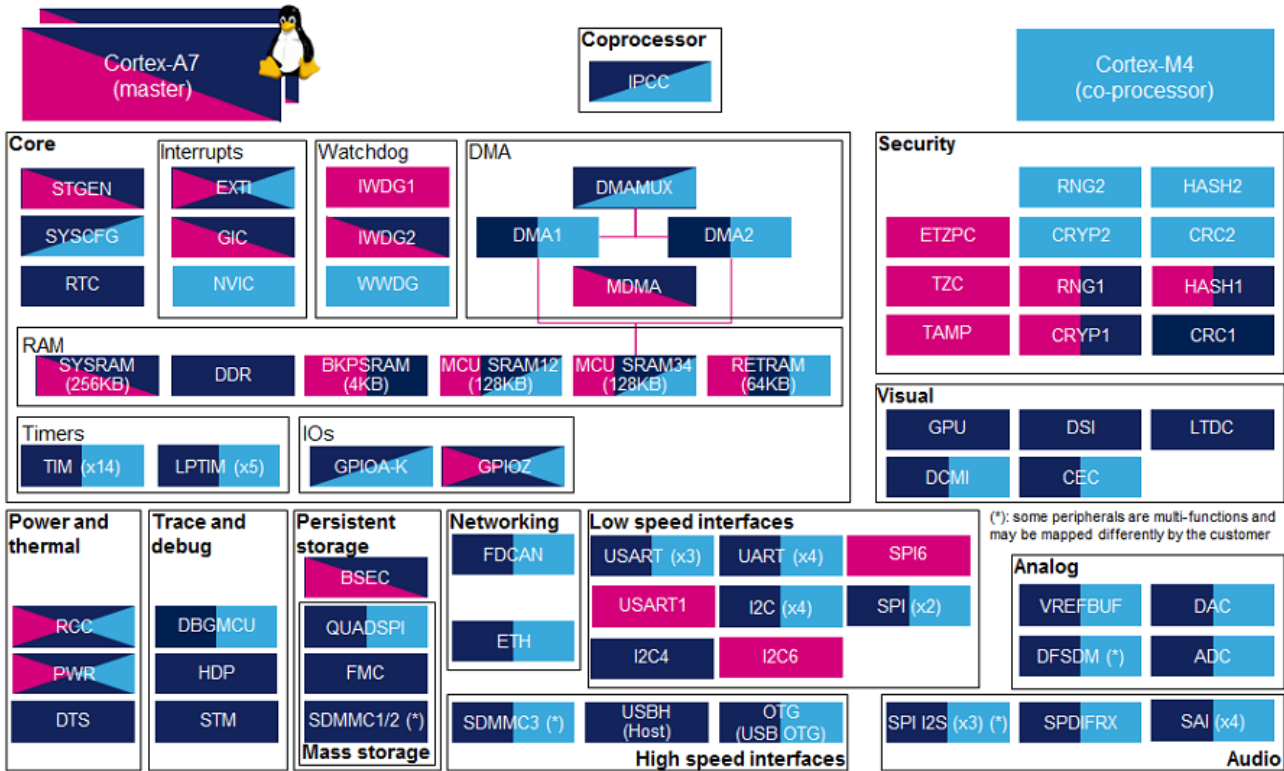

File:STM32MP1IPsOverview.png

File:STM32MP1IPsOverview.png

- File
- File history
- File usage
- Metadata



A quality version of this page, approved on 4 June 2021, was based off this revision.

Overview of all STM32MP1 internal peripherals

Source
 STMicroelectronics

File history

Click on a date/time to view the file as it appeared at that time.

File usage

The following 64 pages link to this file:

- ADC internal peripheral
- BKPSRAM internal memory
- BSEC internal peripheral
- CEC internal peripheral
- CRC internal peripheral
- CRYP internal peripheral
- DAC internal peripheral
- DBGMCU internal peripheral
- DCMI internal peripheral
- DDRCTRL and DDRPHYC internal peripherals
- DDRPERFM internal peripheral
- DFSDM internal peripheral
- DMAMUX internal peripheral
- DMA internal peripheral
- DSI internal peripheral
- DTS internal peripheral
- ETH internal peripheral
- ETM internal peripheral
- ETZPC internal peripheral
- EXTI internal peripheral
- FDCAN internal peripheral
- FMC internal peripheral
- GIC internal peripheral
- GPIO internal peripheral
- GPU internal peripheral
- HASH internal peripheral
- HDP internal peripheral
- HSEM internal peripheral
- I2C internal peripheral
- IPCC internal peripheral
- IWDG internal peripheral
- Internal peripherals assignment table template
- LPTIM internal peripheral
- LTDC internal peripheral
- MCU SRAM internal memory
- MDMA internal peripheral
- NVIC internal peripheral
- OTG internal peripheral
- PWR internal peripheral
- QUADSPI internal peripheral