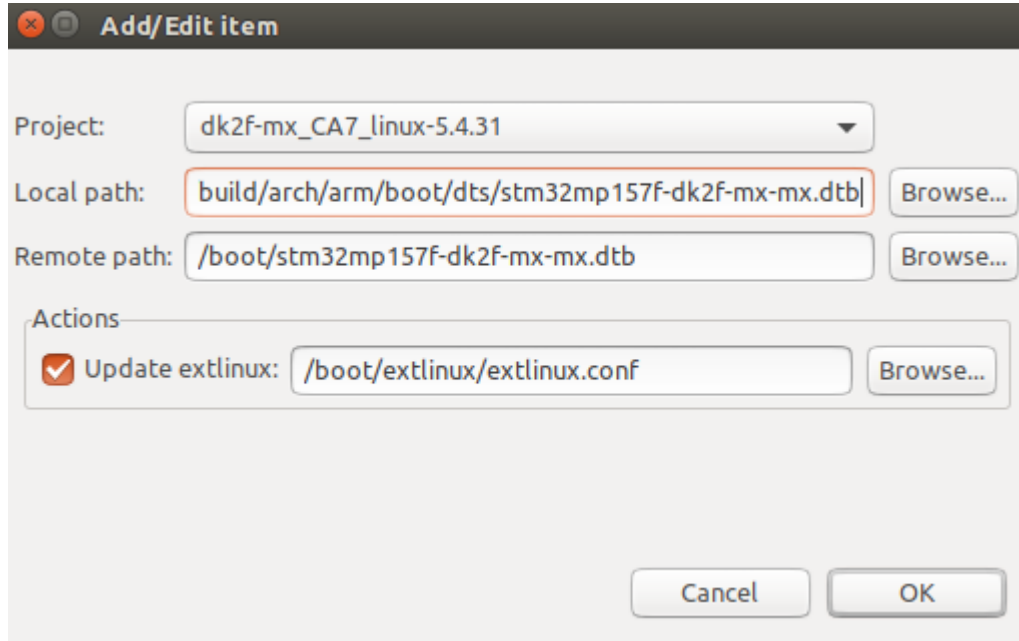

File:OSTL-SRC-Linux-Deployment-DT.png

File:OSTL-SRC-Linux-Deployment-DT.png

- File
- File history
- File usage
- Metadata

No higher resolution available.
