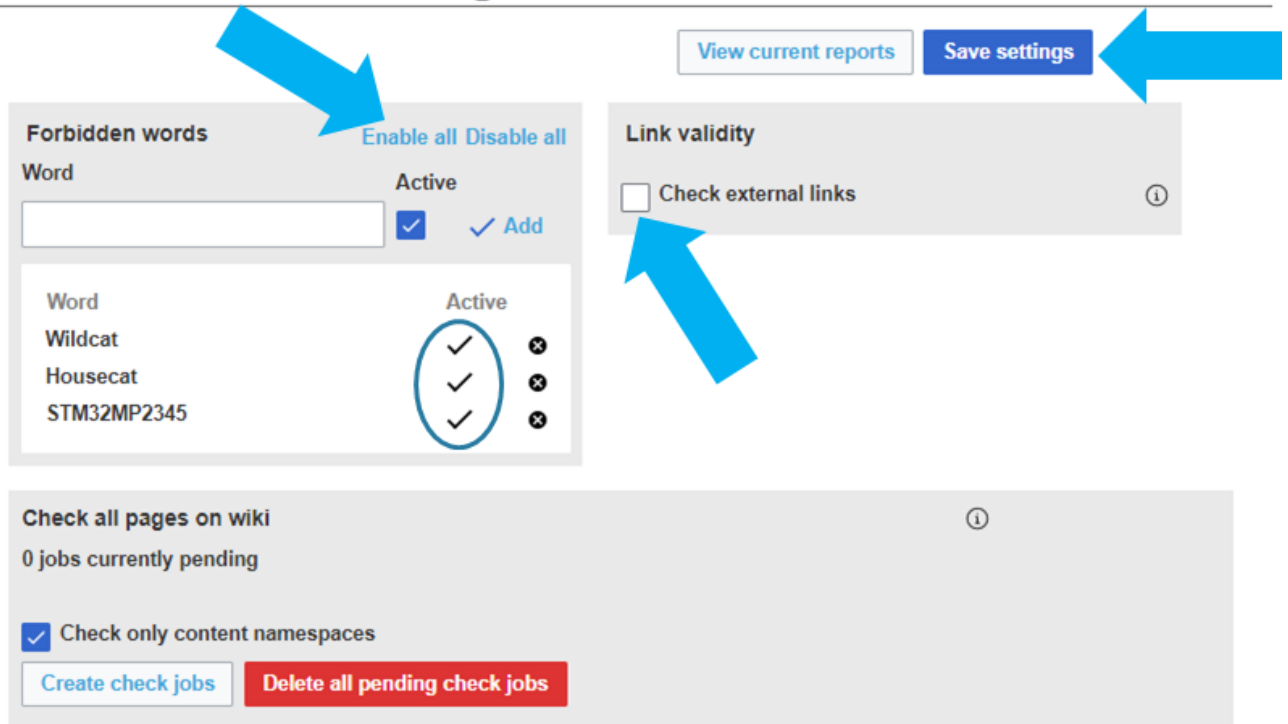

File:Help check forbidden words
configured.png

File:Help check forbidden words configured.png

- File
- File history
- File usage
- Metadata

Content check settings
