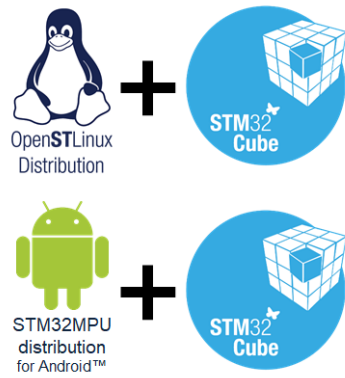

Embedded software

Stable: 07.10.2019 - 08:59 / Revision: 20.09.2019 - 10:23

Distributions

Supported distributions for STM32 MPU devices

Microprocessor Unit

Trusted Firmware for Arm Cortex-A

Embedded software components

Architecture overviews, software components for boot (TF-A, U-Boot...) and for platform configuration operating system frameworks and driver