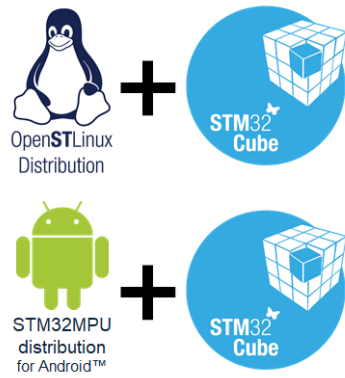

Embedded software

Stable: 07.10.2019 - 08:59 / Revision: 20.09.2019 - 10:23

Distributions

Supported distributions for STM32 MPU devices

Embedded software components

Architecture overviews, software components for boot (TF-A, U-Boot...) and for platform configuration operating system frameworks and driver