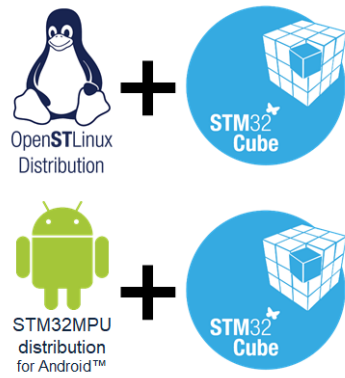

### Distributions

Supported distributions for STM32 MPU devices

Microprocessor Unit

Trusted Firmware for Arm Cortex-A

### Embedded software components

Architecture overviews, software components for boot (TF-A, U-Boot...) and for platform configuration operating system frameworks and driver