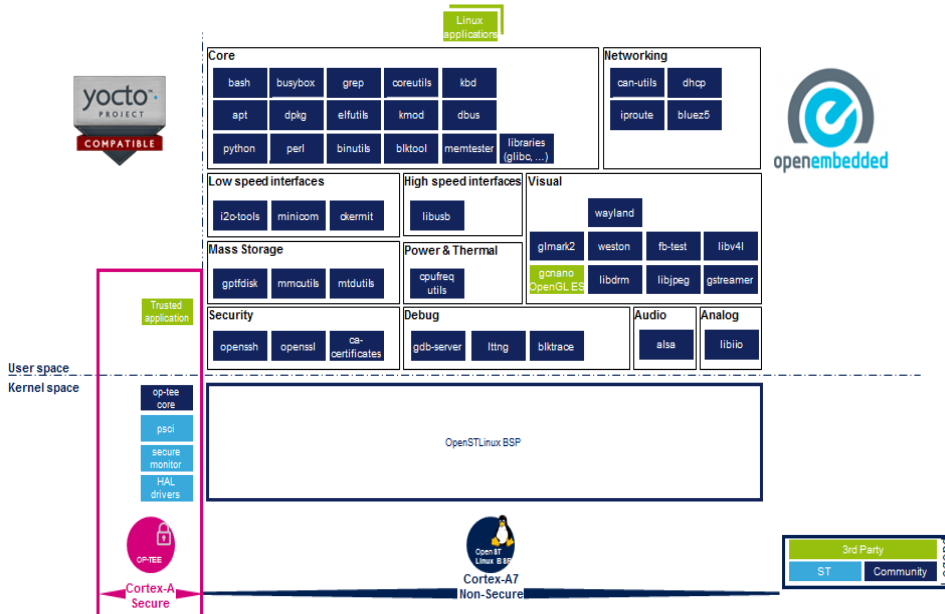

File:OpenSTLinux architecture overview.png

---

File:OpenSTLinux architecture overview.png

- File
- File history
- File usage
- Metadata

No higher resolution available.


## File usage

---

The following 7 pages link to this file:

- [Linux application frameworks overview](#)
- [OP-TEE overview](#)
- [OpenSTLinux BSP architecture overview](#)
- [OpenSTLinux architecture overview](#)
- [OpenSTLinux distribution](#)
- [STM32MP15 Linux kernel overview](#)
- [Contributors:SandBox](#)