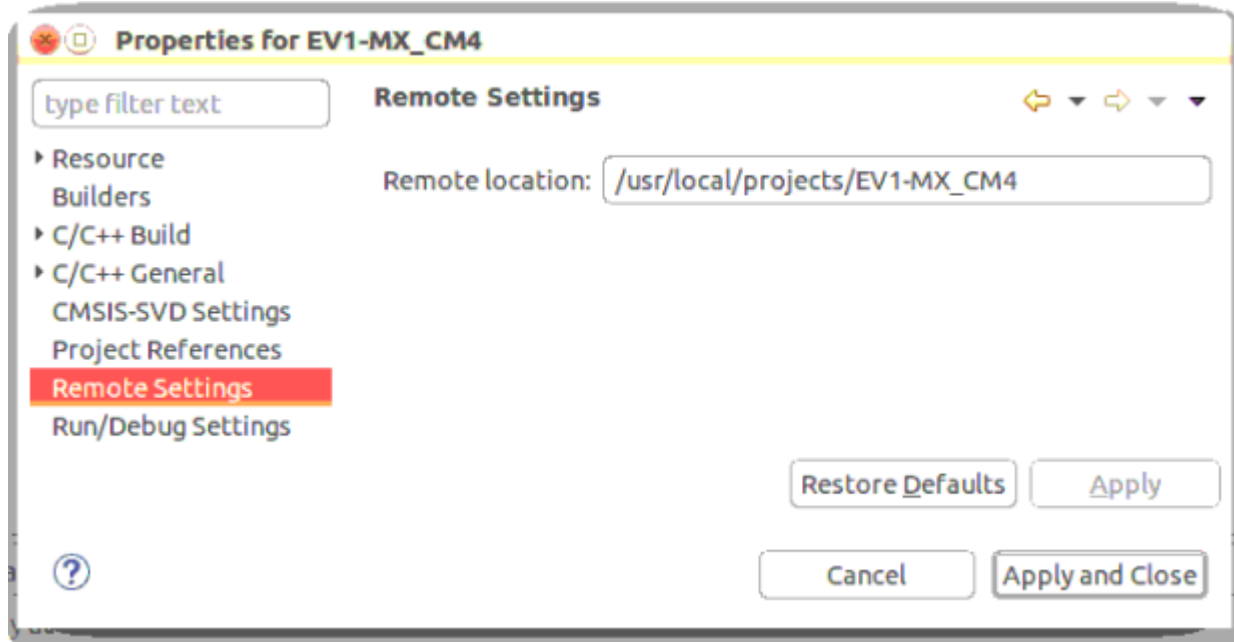

- File
- File history
- File usage
- Metadata