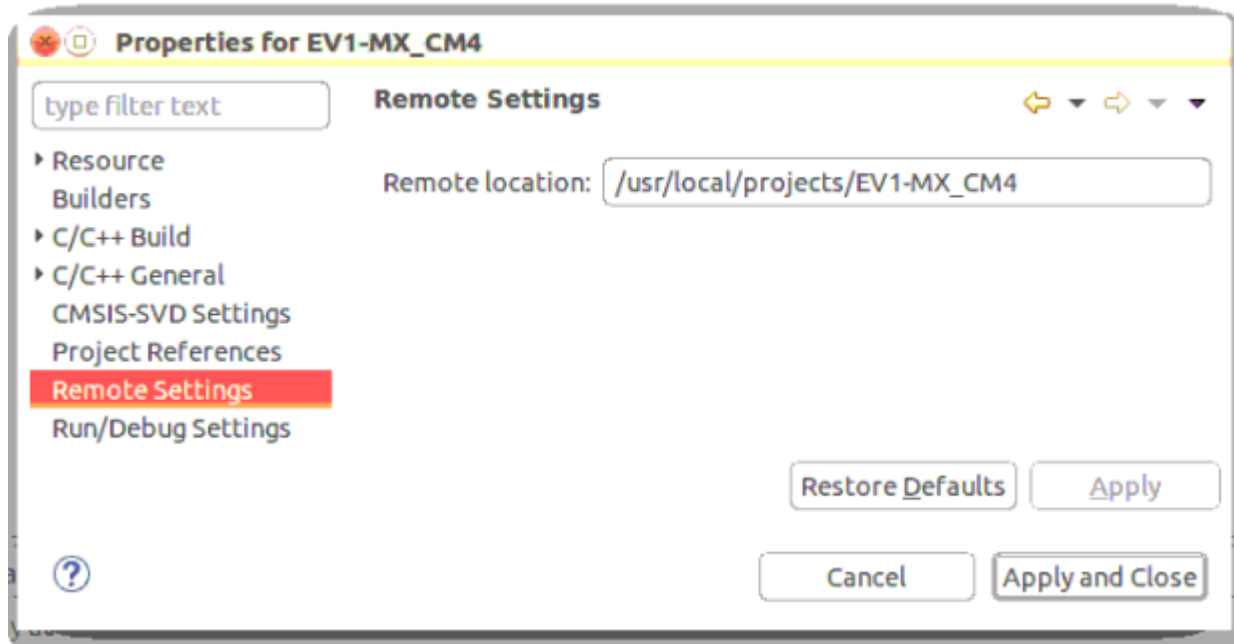

- File
- File history
- File usage
- Metadata