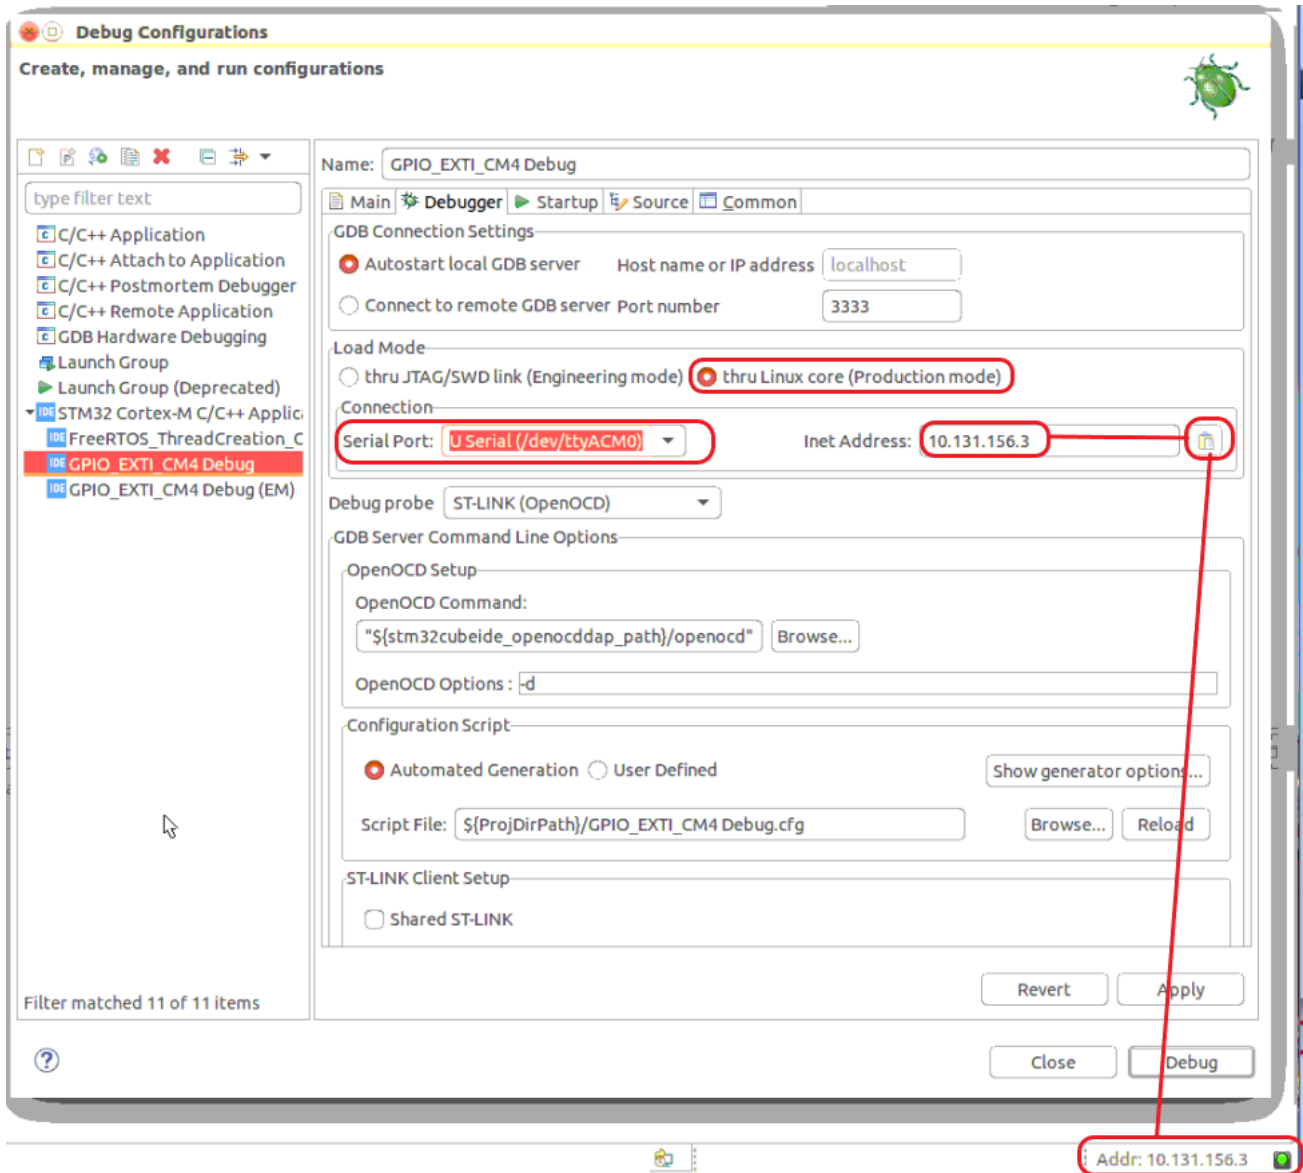

File:CubelDE-Dbg-PM.png

File:CubelDE-Dbg-PM.png

Contents

- File
- File history
- File usage
- Metadata



A quality version of this page, approved on 9 November 2020, was based off this revision.

Source not applicable (screen capture)

CubeIDE Debug Production Mode

File history

Click on a date/time to view the file as it appeared at that time.

- [STM32CubeIDE](#)
- [Draft>User:Ludovic Rattin](#)

Metadata

This file contains additional information, probably added from the digital camera or scanner used to create or digitize it. If the file has been modified from its original state, some details may not fully reflect the modified file.