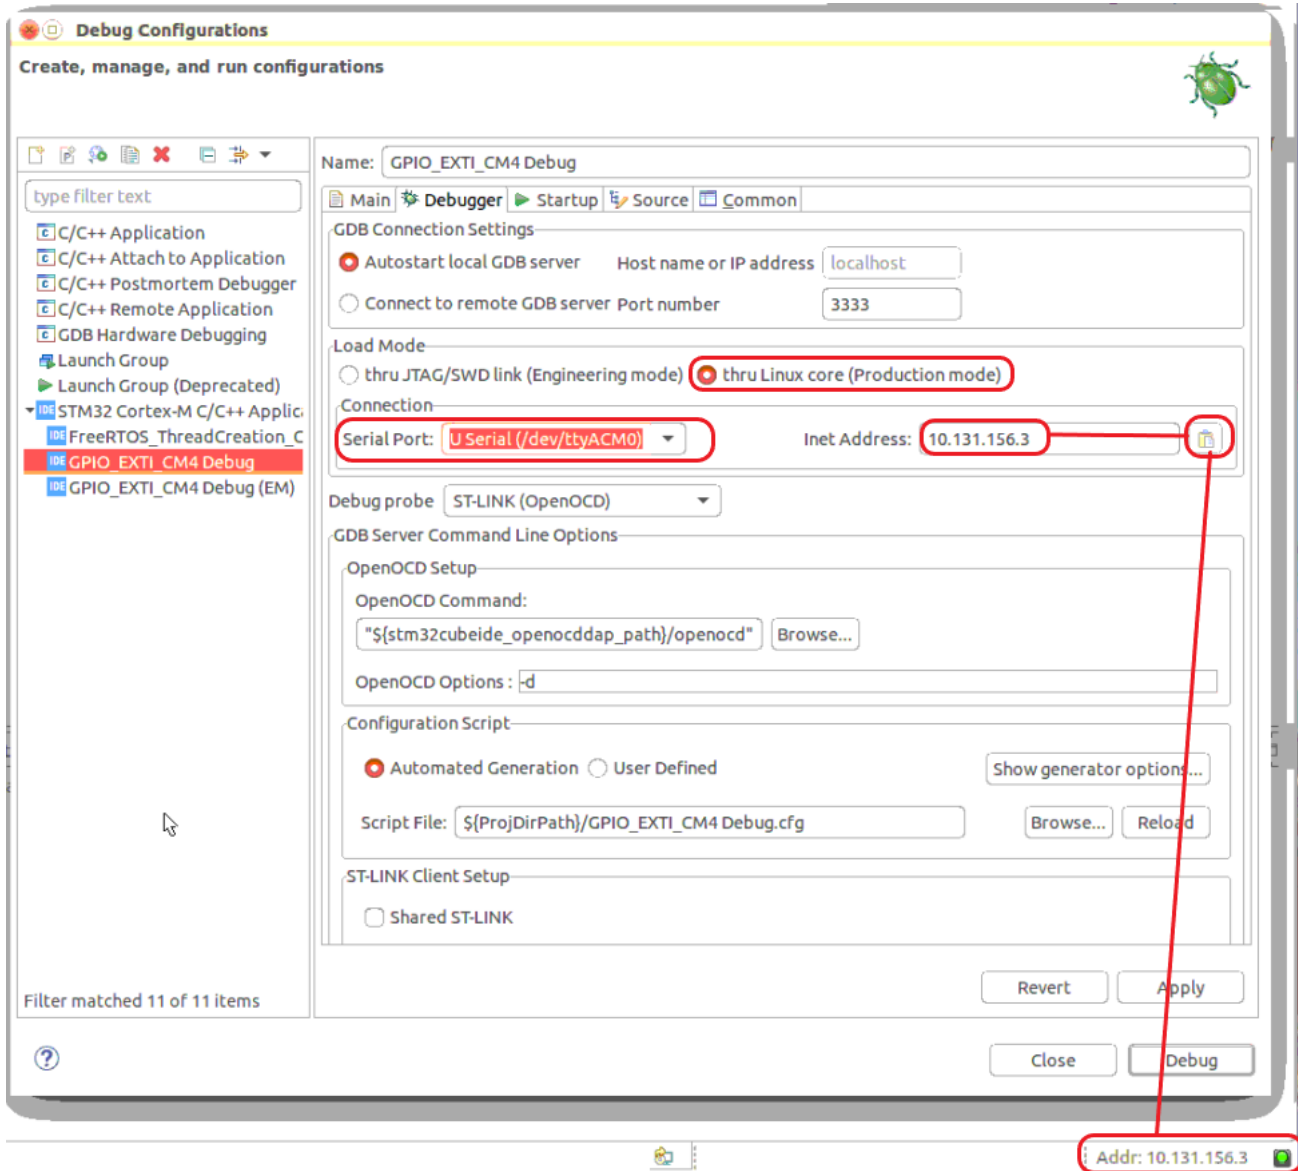

File:CubeIDE-Dbg-PM.png

File:CubeIDE-Dbg-PM.png

- File
- File history
- File usage
- Metadata



A quality version of this page, approved on 9 November 2020, was based off this revision.

Source not applicable (screen capture)

CubeIDE Debug Production Mode

File history

Click on a date/time to view the file as it appeared at that time.

- [STM32CubeIDE](#)
- [Draft>User:Ludovic Rattin](#)

Metadata

This file contains additional information, probably added from the digital camera or scanner used to create or digitize it. If the file has been modified from its original state, some details may not fully reflect the modified file.