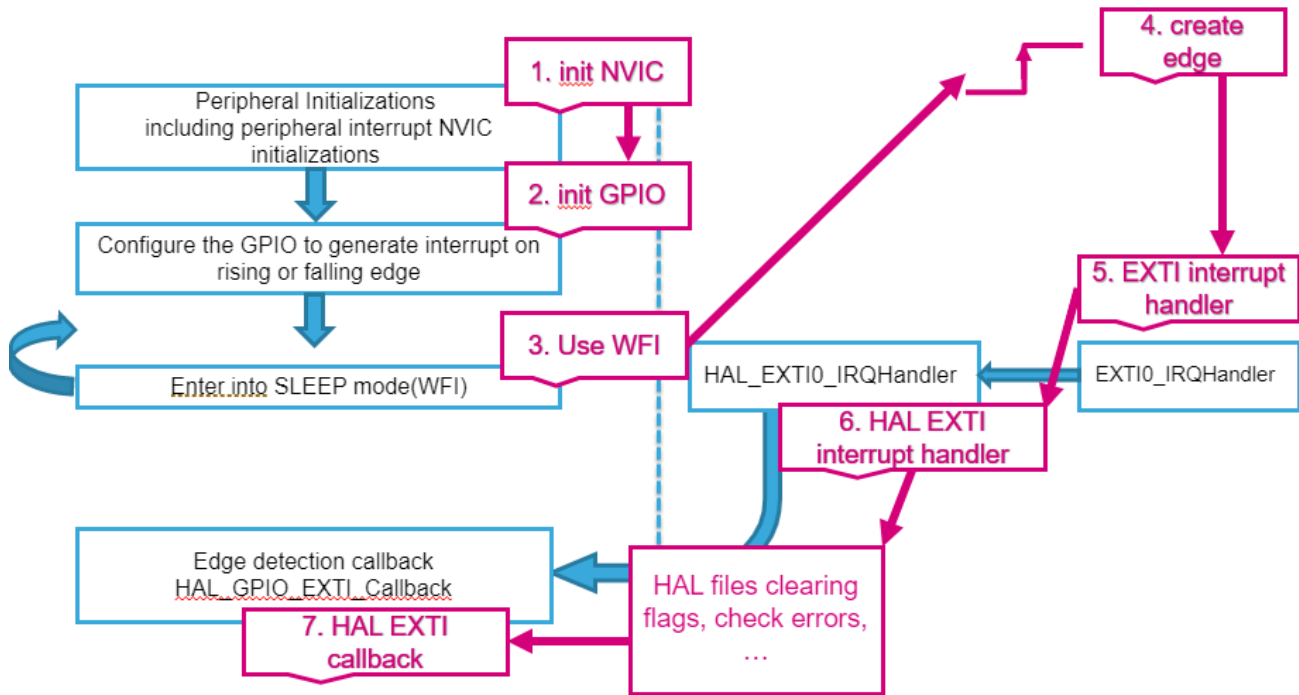

File:Sleep HAL.png

File:Sleep HAL.png

Contents

CLASSIFICATION: CONFIDENTIAL

- File
- File history
- File usage
- Metadata

 A quality version of this page, approved on 2 October 2020, was based off this revision.

- You cannot overwrite this file.

File usage

The following page links to this file:

- [PWR feature overview](#)

Metadata

This file contains additional information, probably added from the digital camera or scanner used to create or digitize it. If the file has been modified from its original state, some details may not fully reflect the modified file.