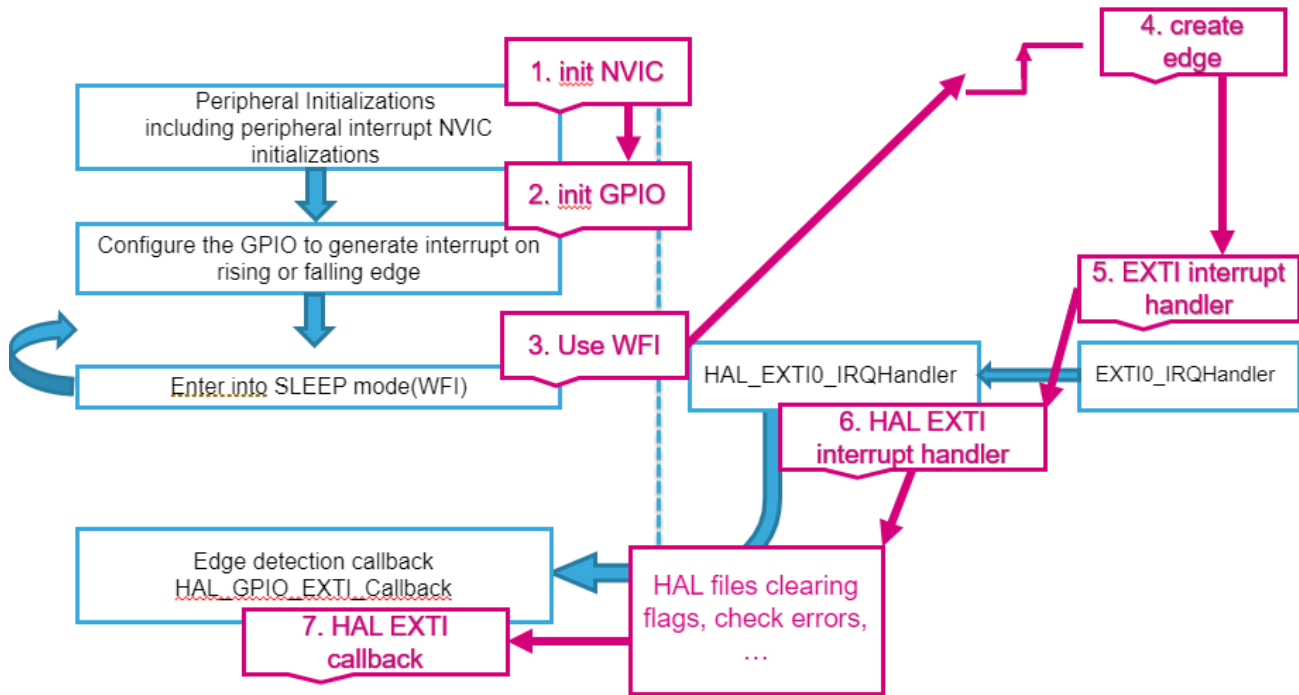

File:Sleep HAL.png

File:Sleep HAL.png

- File
- File history
- File usage
- Metadata

 A quality version of this page, approved on 2 October 2020, was based off this revision.

- You cannot overwrite this file.

File usage

The following page links to this file:

- [PWR feature overview](#)

Metadata

This file contains additional information, probably added from the digital camera or scanner used to create or digitize it. If the file has been modified from its original state, some details may not fully reflect the modified file.